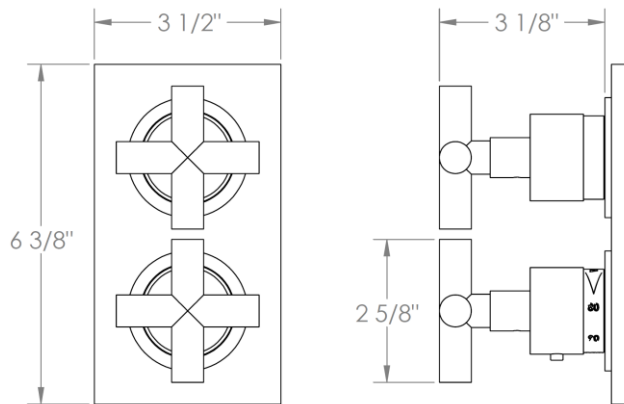

27-T25-CL14

Trim Kit Only for Miniature Thermostatic Valve with Built-In Control
Requires SS-TH60 or SS-TH70 concealed rough

27-T25-CL15

Trim Kit Only for Miniature Thermostatic Valve with Built-In Control
Requires SS-TH60, SS-TH70 or SS-TH80 concealed rough

27-T25-CL16

Trim Kit Only for Miniature Thermostatic Valve with Built-In Control
Requires SS-TH60, SS-TH70 or SS-TH80 concealed rough