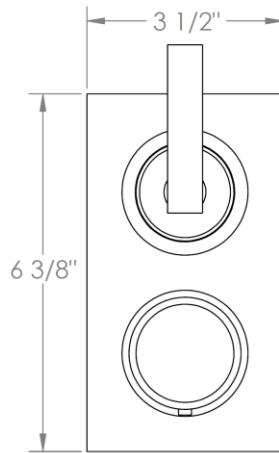

27-T25-CL14

Trim Kit Only for Miniature Thermostatic Valve with Built-In Control
Requires SS-TH60 or SS-TH70 concealed rough

27-T25-CL15

Trim Kit Only for Miniature Thermostatic Valve with Built-In Control
Requires SS-TH60, SS-TH70 or SS-TH80 concealed rough

27-T25-CL16

Trim Kit Only for Miniature Thermostatic Valve with Built-In Control
Requires SS-TH60, SS-TH70 or SS-TH80 concealed rough