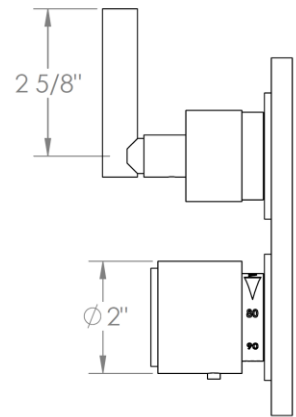

27-T25-CL14

Trim Kit Only for Miniature Thermostatic Valve with Built-In Control
Requires SS-TH60 or SS-TH70 concealed rough

27-T25-CL15

Trim Kit Only for Miniature Thermostatic Valve with Built-In Control
Requires SS-TH60, SS-TH70 or SS-TH80 concealed rough

27-T25-CL16

Trim Kit Only for Miniature Thermostatic Valve with Built-In Control
Requires SS-TH60, SS-TH70 or SS-TH80 concealed rough